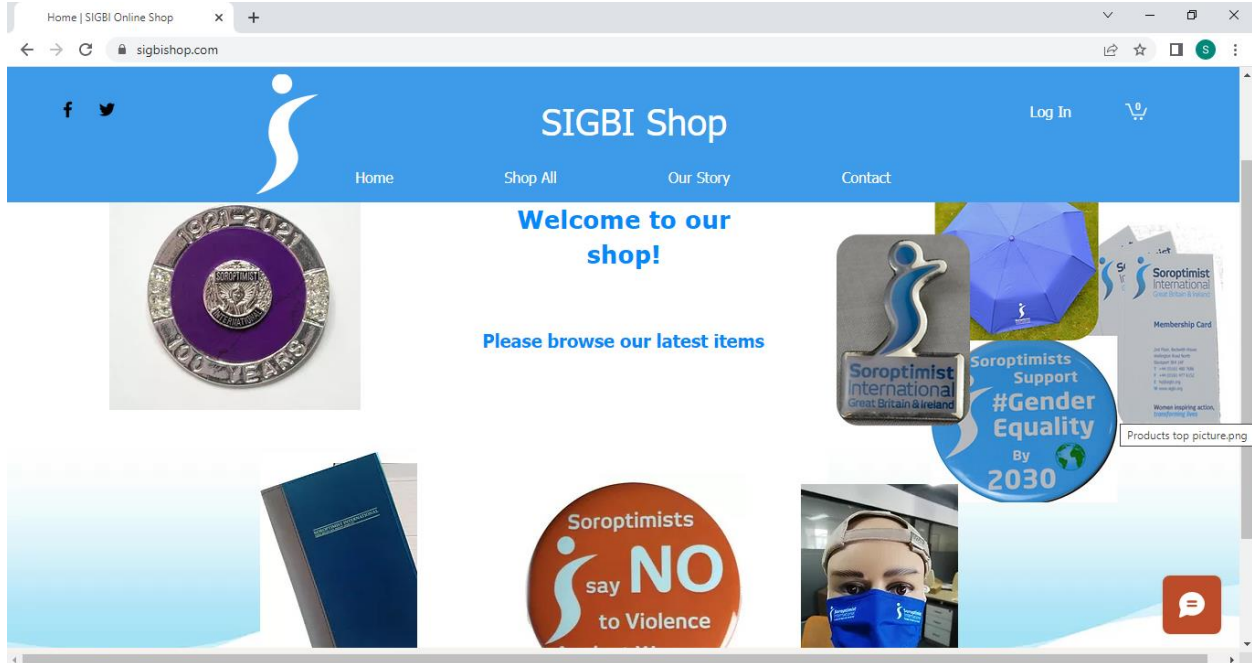

# SIGBI Online Shop User Guide

Link to the shop - <https://www.sigbishop.com/>

All items can be found listed under the Shop All heading. They can be separated into categories to help find what you're looking for. These are found on the left side of the page.