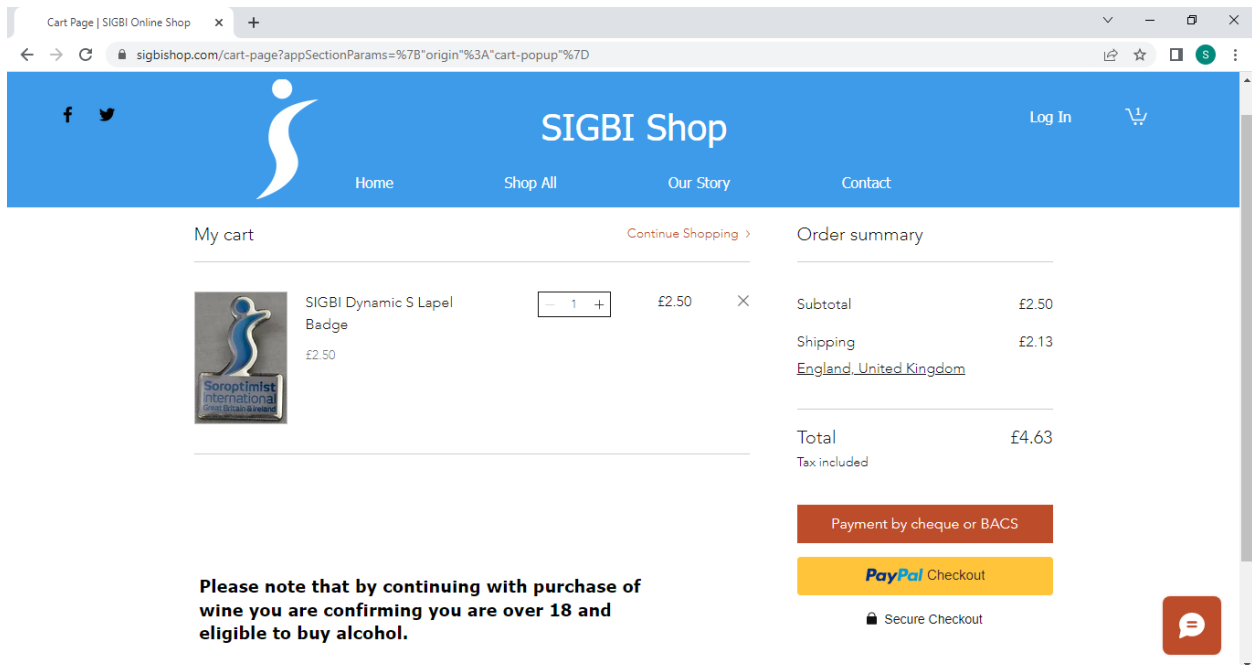

Once you've added everything you want to the cart, go to View Cart by clicking on cart icon in the top right corner of the page.