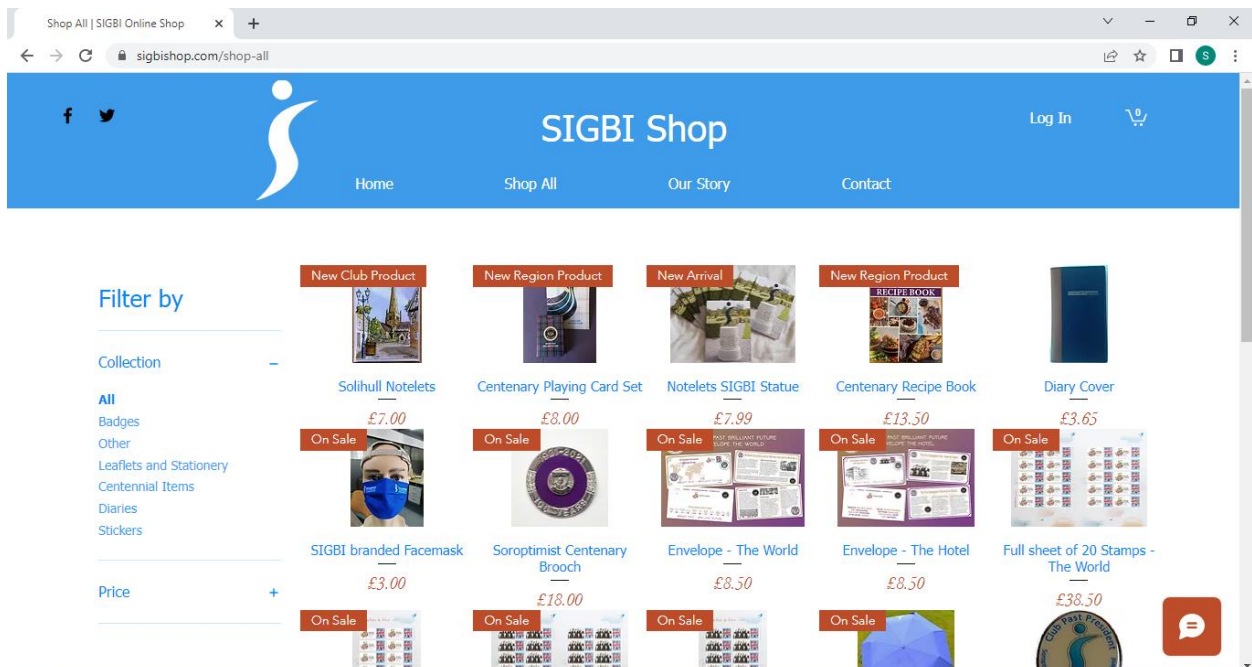

# SIGBI Online Shop User Guide

Link to the shop - <https://www.sigbishop.com/>

All items can be found listed under the Shop All heading. They can be separated into categories to help find what you're looking for. These are found on the left side of the page.