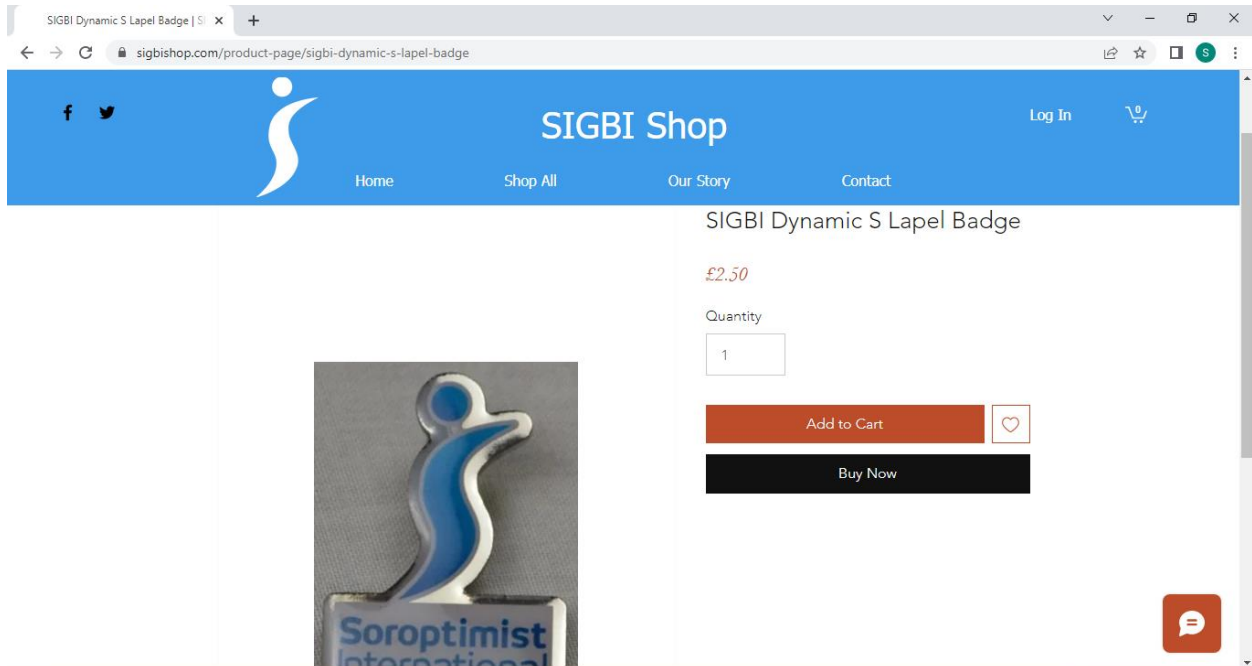

Click on the item that you want, select the quantity and Add to Cart. If you are ordering more than one different product, do not click Buy Now as this will take you straight to the checkout.