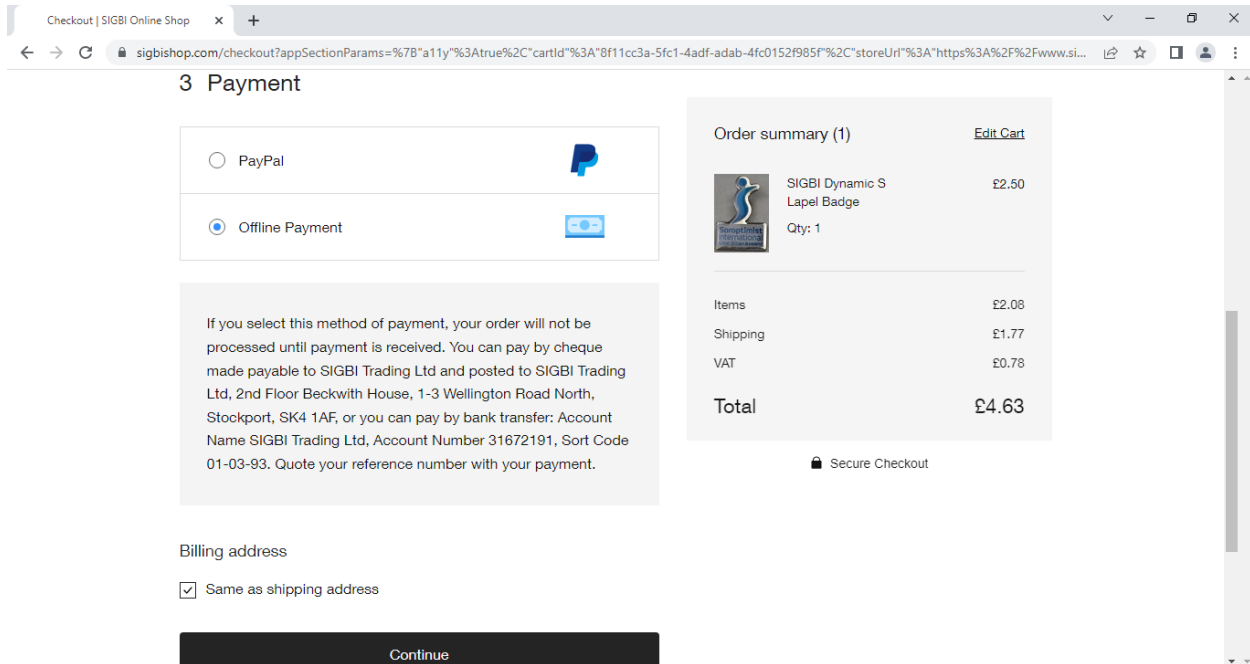

If you would like to pay by debit or credit card, select the PayPal Checkout option. **You DO NOT need a PayPal account to use this.**