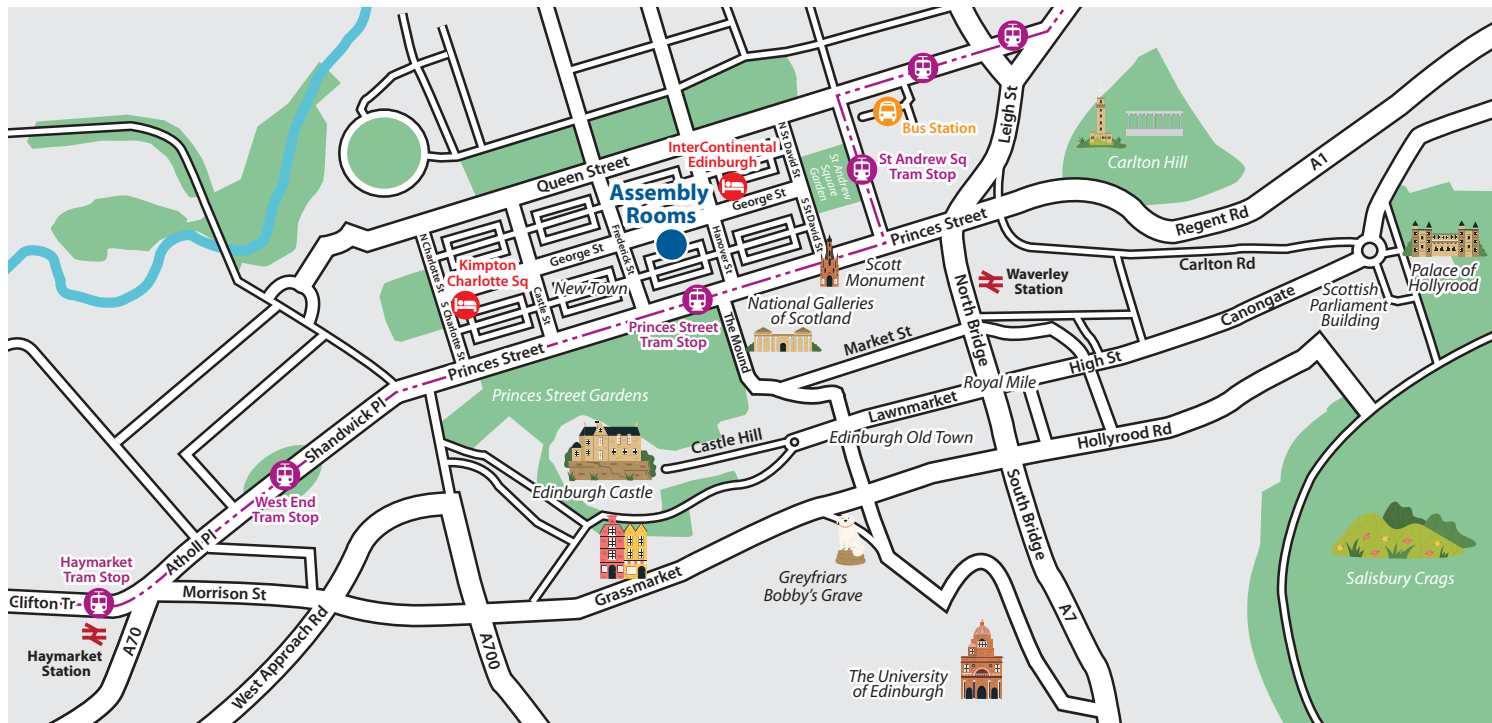

Finding your way around Edinburgh: Main routes, transport links, hotels and sights

- Edinburgh Airport
- Leithington Park & Ride
- Gogarburn
- Edinburgh Gateway
- Gyle Centre
- Edinburgh Park Central
- Edinburgh Park Station
- Bankhead
- Saughton
- Balgreen
- Murrayfield Stadium
- Haymarket
- West End
- Princes Street
- St Andrew Square (for Waverley)
- Picardy Place
- McDonald Road
- Balfour Street
- Foot of the Walk
- The Shore
- Port of Leith
- Ocean Terminal
- Newhaven

Hotels

Main line railway station

Tram Stop

Main bus station

— — — — — Edinburgh Trams route (city centre)

For tram times and a journey planner visit: edinburghtrams.com For bus times visit www.lothianbuses.com